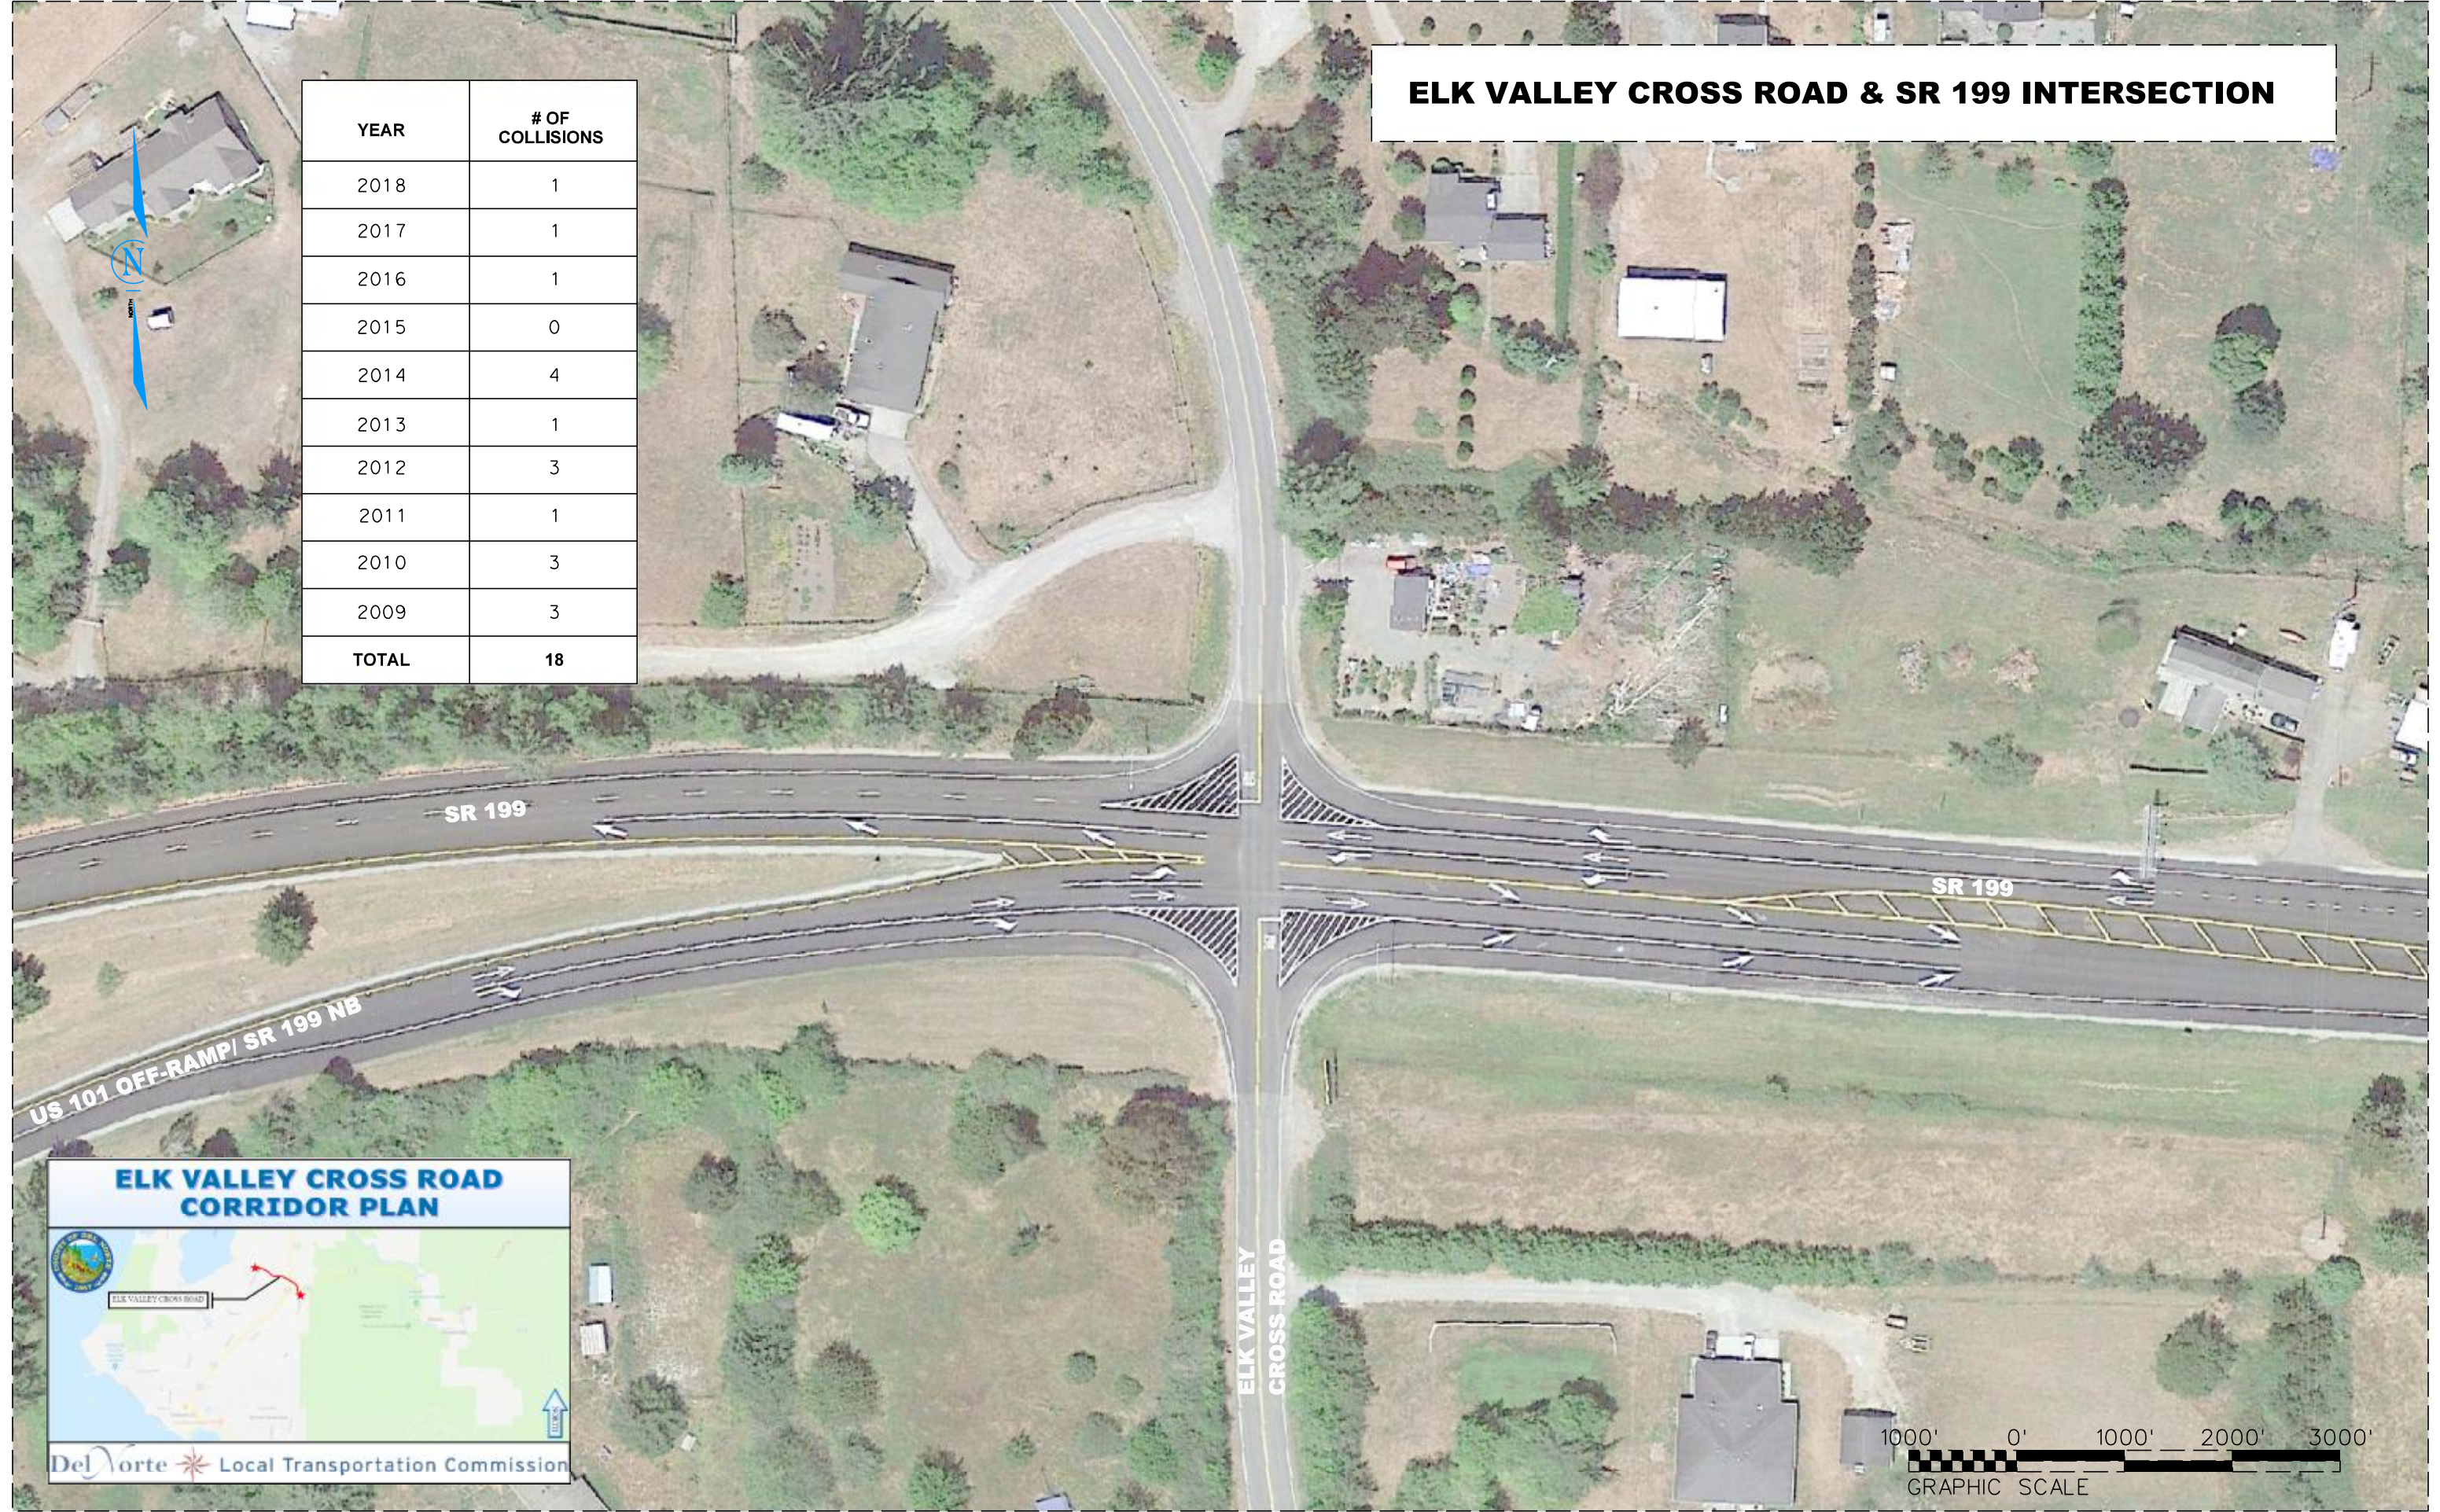

ELK VALLEY CROSS ROAD & SR 199 INTERSECTION

YEAR	# OF COLLISIONS
2018	1
2017	1
2016	1
2015	0
2014	4
2013	1
2012	3
2011	1
2010	3
2009	3
TOTAL	18

ELK VALLEY CROSS ROAD CORRIDOR PLAN

Del Norte Local Transportation Commission