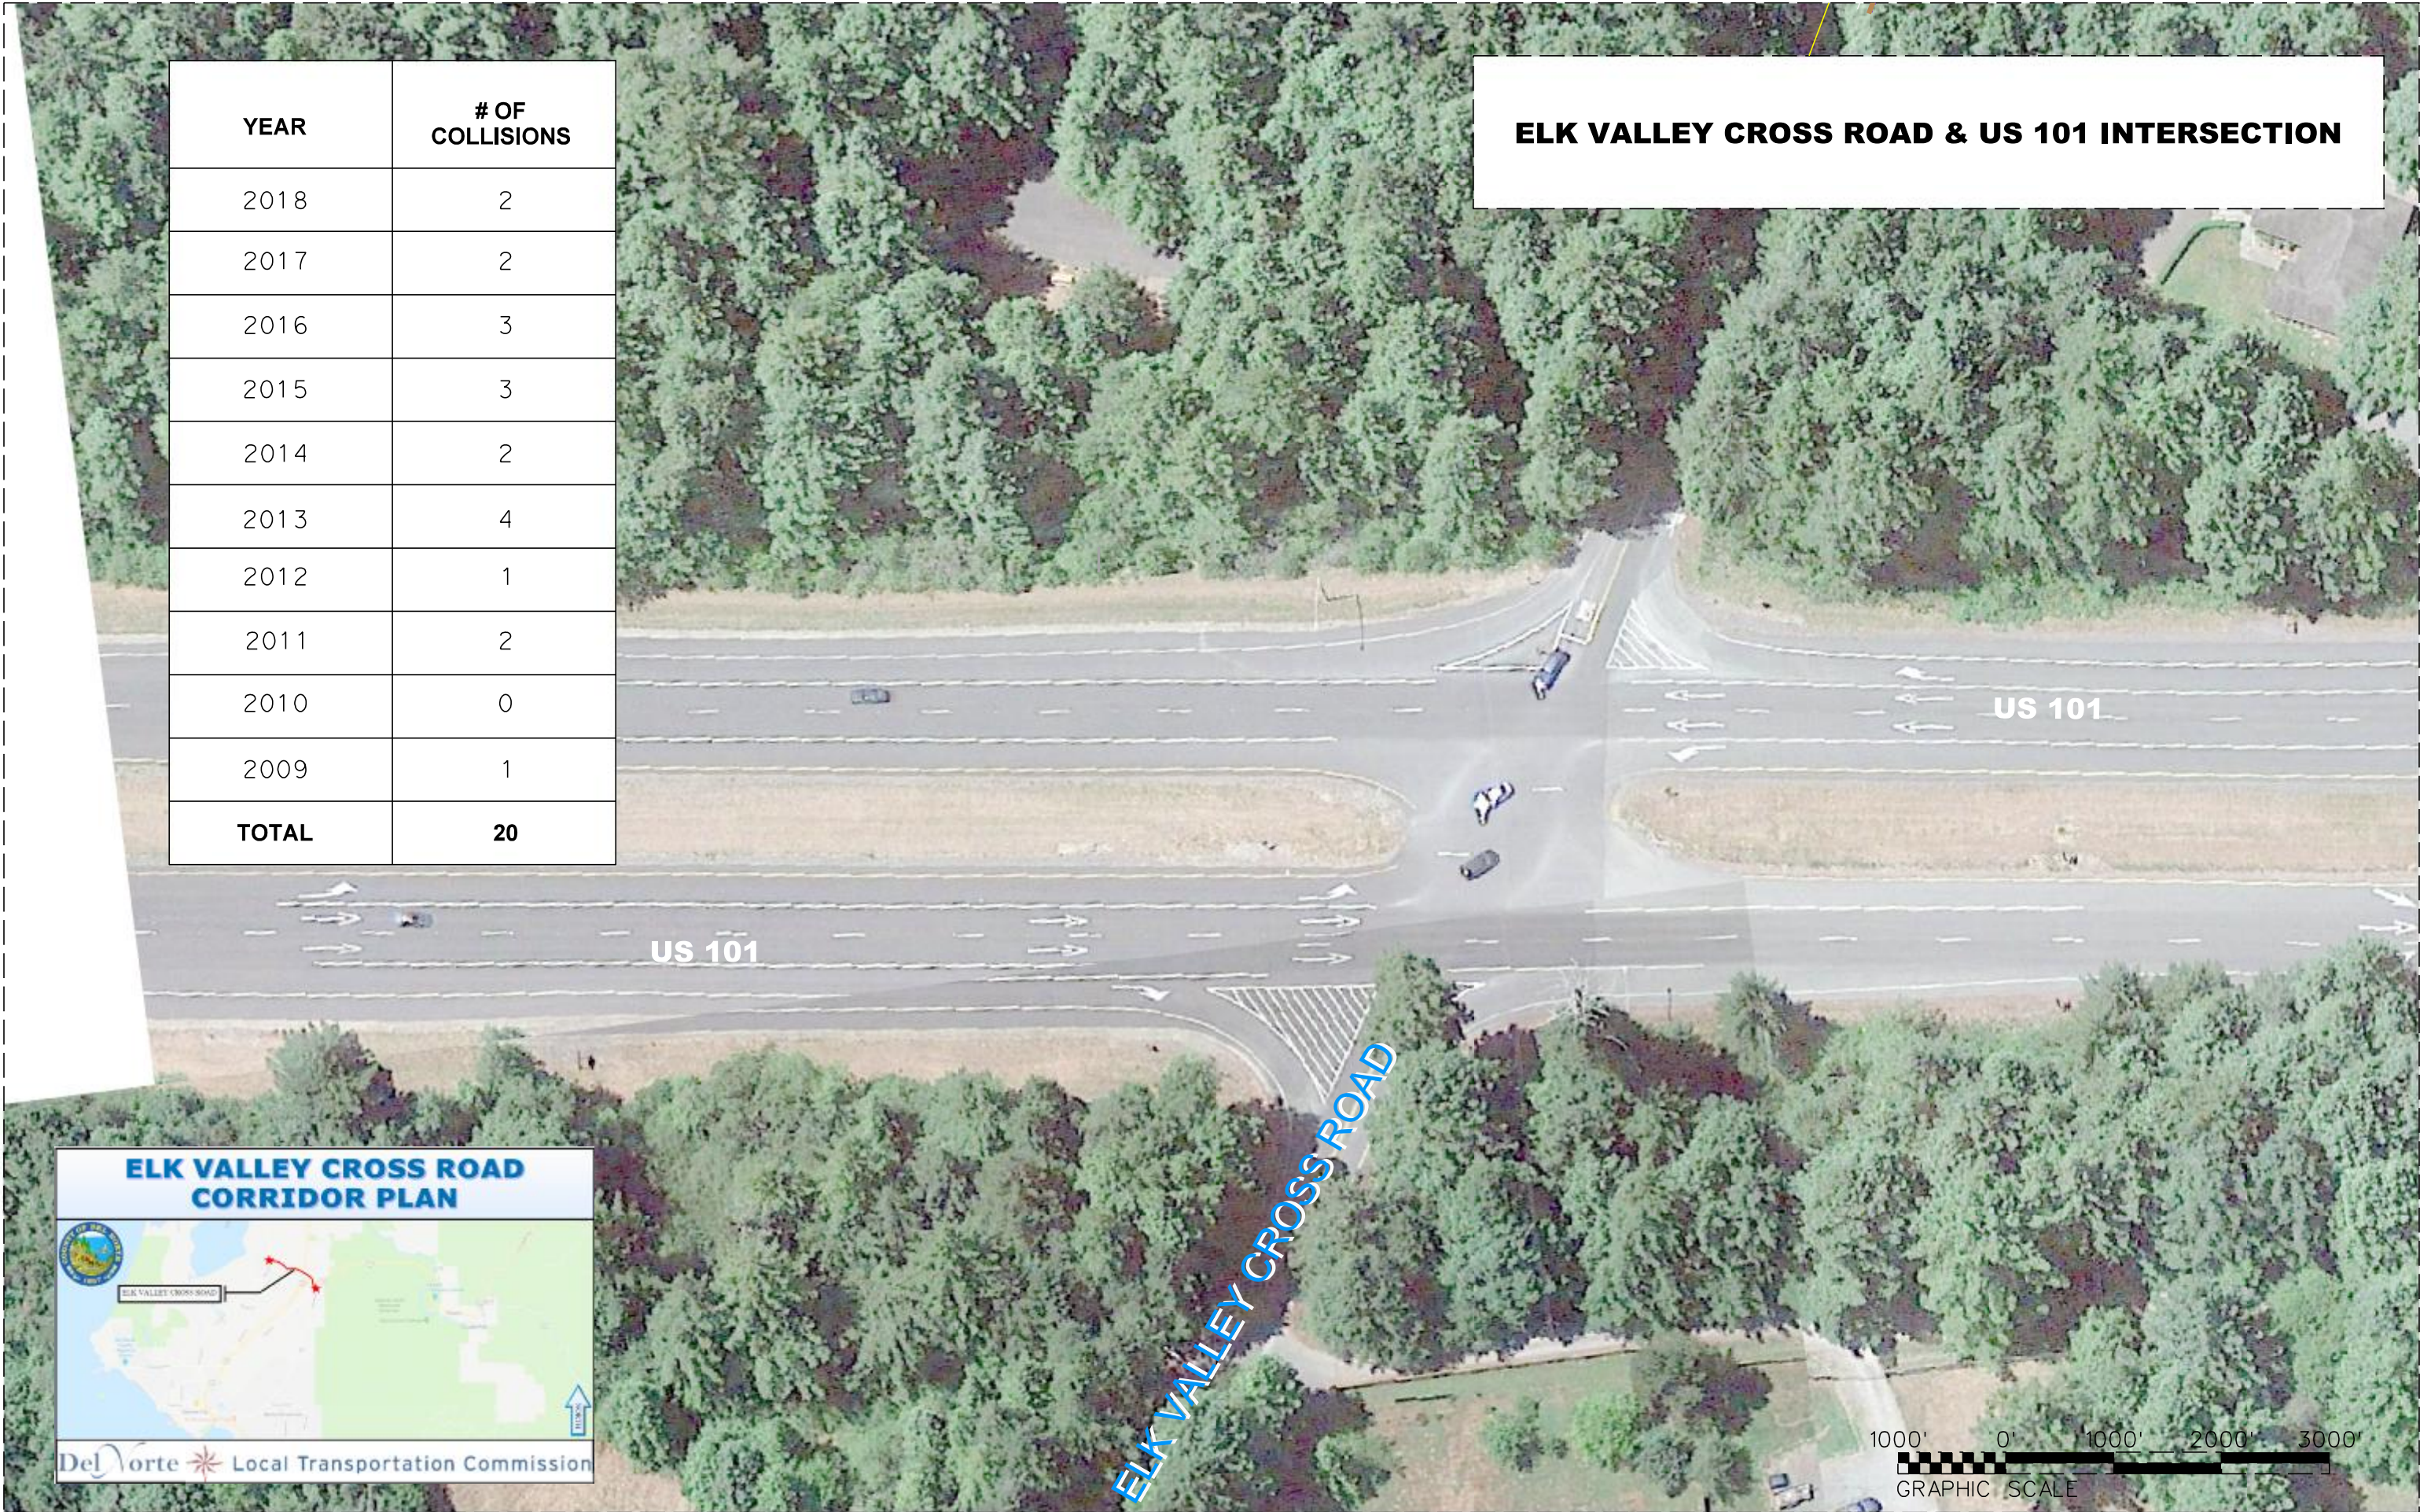

ELK VALLEY CROSS ROAD & US 101 INTERSECTION

YEAR	# OF COLLISIONS
2018	2
2017	2
2016	3
2015	3
2014	2
2013	4
2012	1
2011	2
2010	0
2009	1
TOTAL	20

ELK VALLEY CROSS ROAD CORRIDOR PLAN

Del Norte Local Transportation Commission